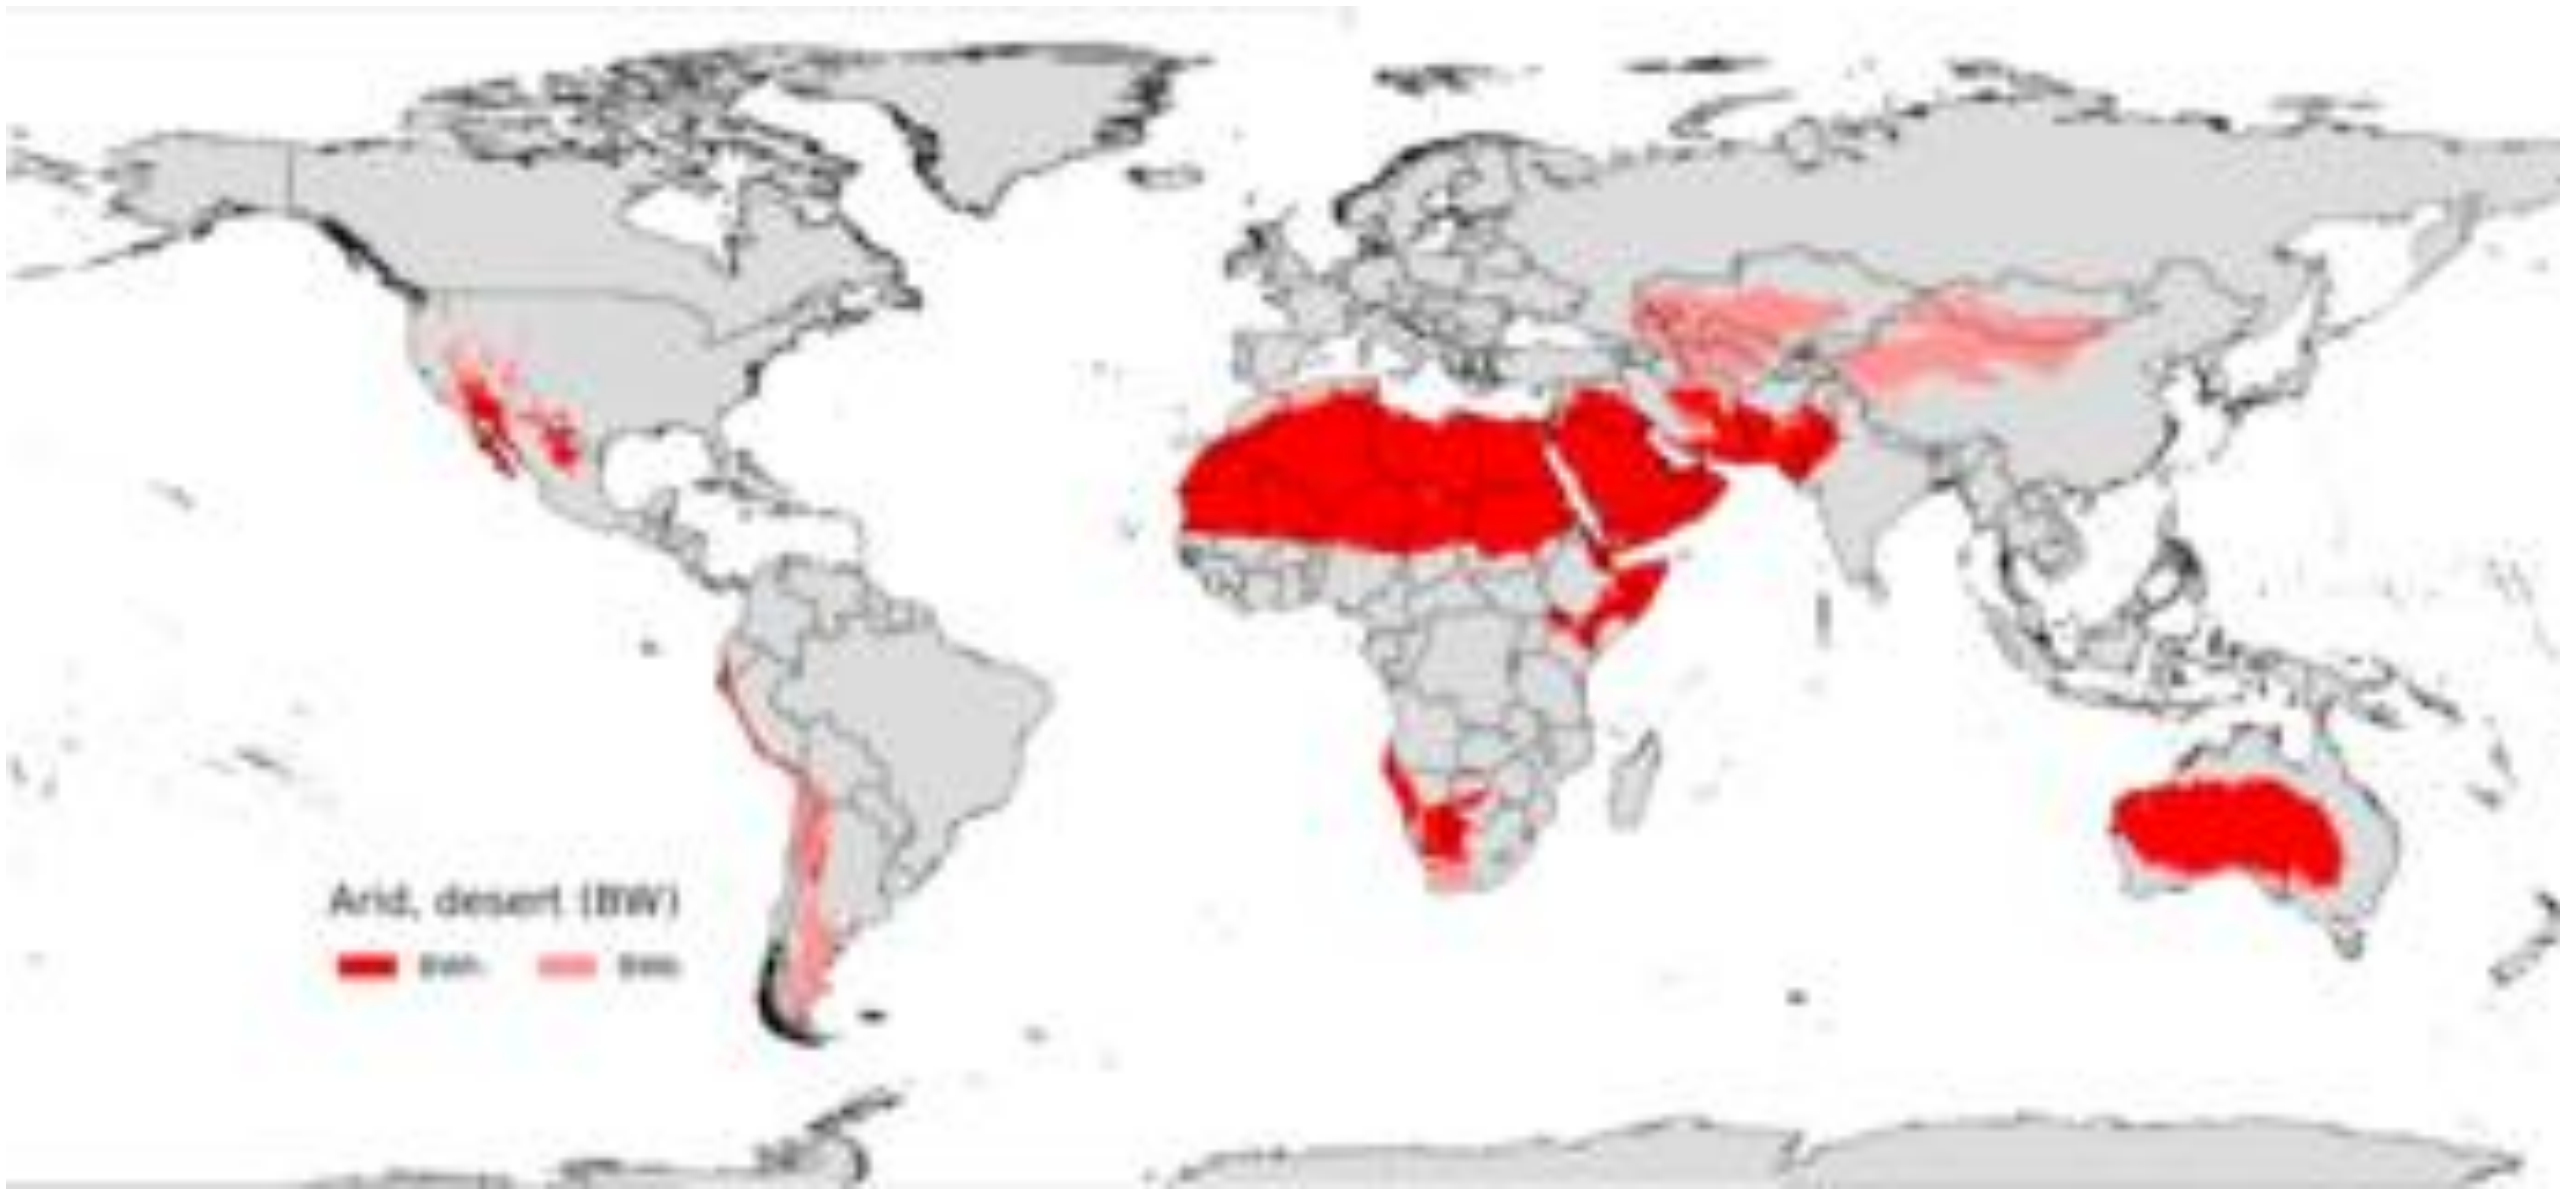

Hot and cold desert map